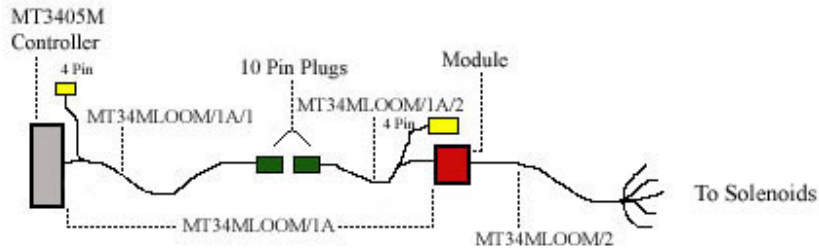

MT34M Loom Series

HORTICULTURAL