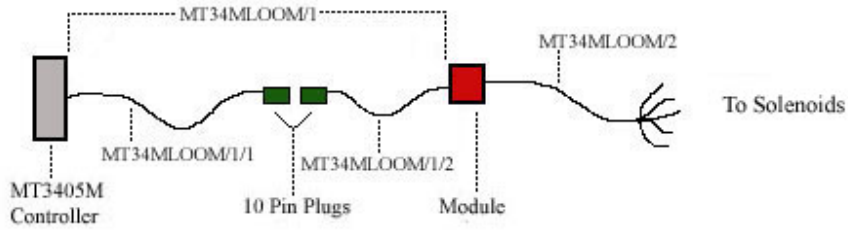

MT34M Loom Series

HORTICULTURAL