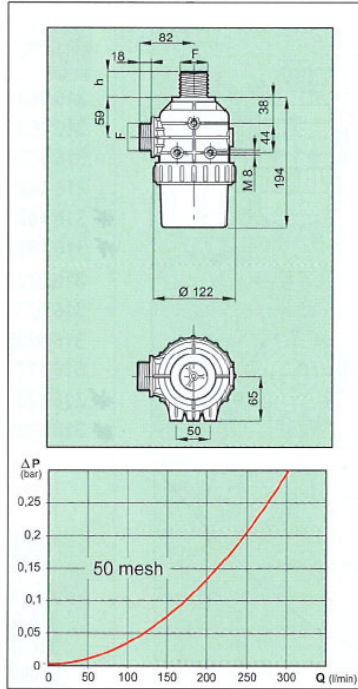

### Suction filters series 314

1 1/4" and 1 1/2" BSP threads, filtering capacity 100-160 l/min, cartridge Ø 80x170 mm, polypropylene body, EPDM gaskets, brass fixing inserts.

COD.	F (BSP)	tipo rete screen type	h (mm)	area effettiva effective area	
				cm <sup>2</sup>	sq.in
314 063	G 1 1/2	Inox 50 mesh	20	123	19.0
314 1635	G 1 1/2	Inox 80 mesh	39	134	20.8

 ricambio spare part

COD.	Type
314 002.030	Inox 32 mesh
314 003.030	Inox 50 mesh
3140035.030	Inox 80 mesh
314 004.030	Inox 100 mesh