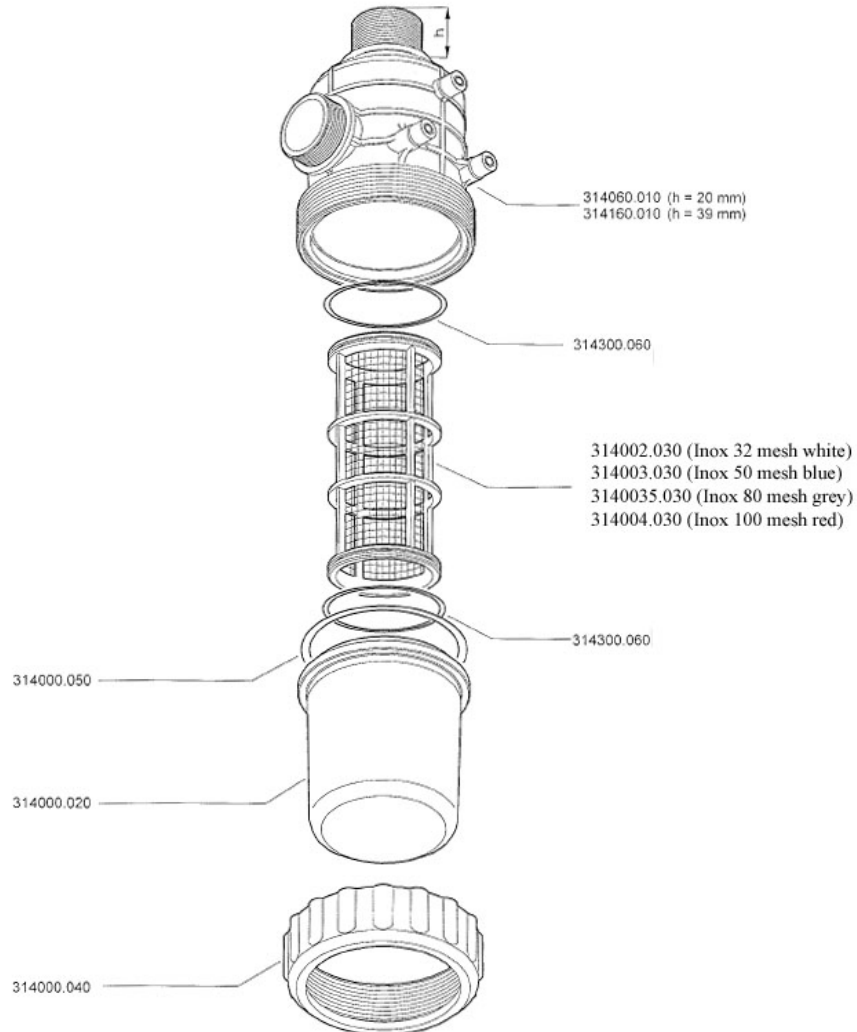

### Suction filters series 314

1 1/4" and 1 1/2" BSP threads, filtering capacity 100-160 l/min, cartridge Ø 80x170 mm, polypropylene body, EPDM gaskets, brass fixing inserts.

COD.	F (BSP)	tipo rete screen type	h (mm)	area effettiva effective area	
				cm <sup>2</sup>	sq.in
314 063	G 1 1/2	Inox 50 mesh	20	123	19.0
314 1635	G 1 1/2	Inox 80 mesh	39	134	20.8

 ricambio spare part

COD.	Type
314 002.030	Inox 32 mesh
314 003.030	Inox 50 mesh
3140035.030	Inox 80 mesh
314 004.030	Inox 100 mesh

# A314 Series Filter with shut off valve

Suction filters series 314 with valve  
Automatic shut-off valve to clean the filter, auxiliary suction inlet to fill the tank, valve release knob.

COD.	F (BSP)	tipo rete screen type	h (mm)	area effettiva effective area	
				cm <sup>2</sup>	sq.in
314 463	G 1 1/2	Inox 50 mesh	20	123	19.0
314 4635	G 1 1/2	Inox 80 mesh	20	134	20.8
314 562	G 1 1/2	Inox 32 mesh	39	133	20.7
314 563	G 1 1/2	Inox 50 mesh	39	123	19.0
314 5635	G 1 1/2	Inox 80 mesh	39	134	20.8
314 56 40	G 1 1/2	Inox 100 mesh	39	134	20.8