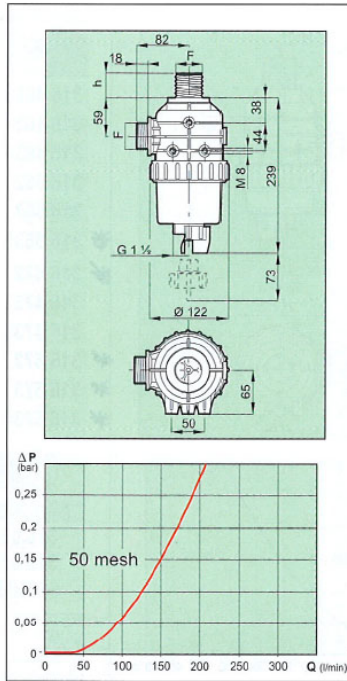

A314 Series Filter with shut off valve

Suction filters series 314 with valve
Automatic shut-off valve to clean the filter, auxiliary suction inlet to fill the tank, valve release knob.

COD.	F (BSP)	tipo rete screen type	h (mm)	area effettiva effective area	
				cm²	sq.in
314 463	G 1 1/2	Inox 50 mesh	20	123	19.0
314 4635	G 1 1/2	Inox 80 mesh	20	134	20.8
314 562	G 1 1/2	Inox 32 mesh	39	133	20.7
314 563	G 1 1/2	Inox 50 mesh	39	123	19.0
314 5635	G 1 1/2	Inox 80 mesh	39	134	20.8
314 56 40	G 1 1/2	Inox 100 mesh	39	134	20.8

ricambio spare part

COD.	Type
314 002.030	Inox 32 mesh
314 003.030	Inox 50 mesh
3140035.030	Inox 80 mesh
314 004.030	Inox 100 mesh